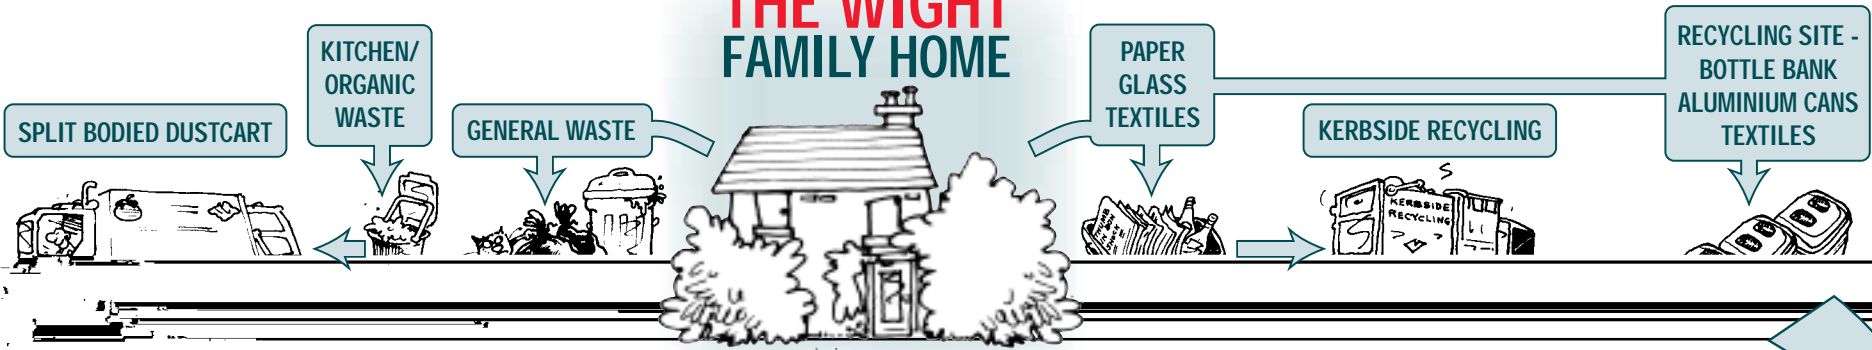

THE WIGHT FAMILY HOME