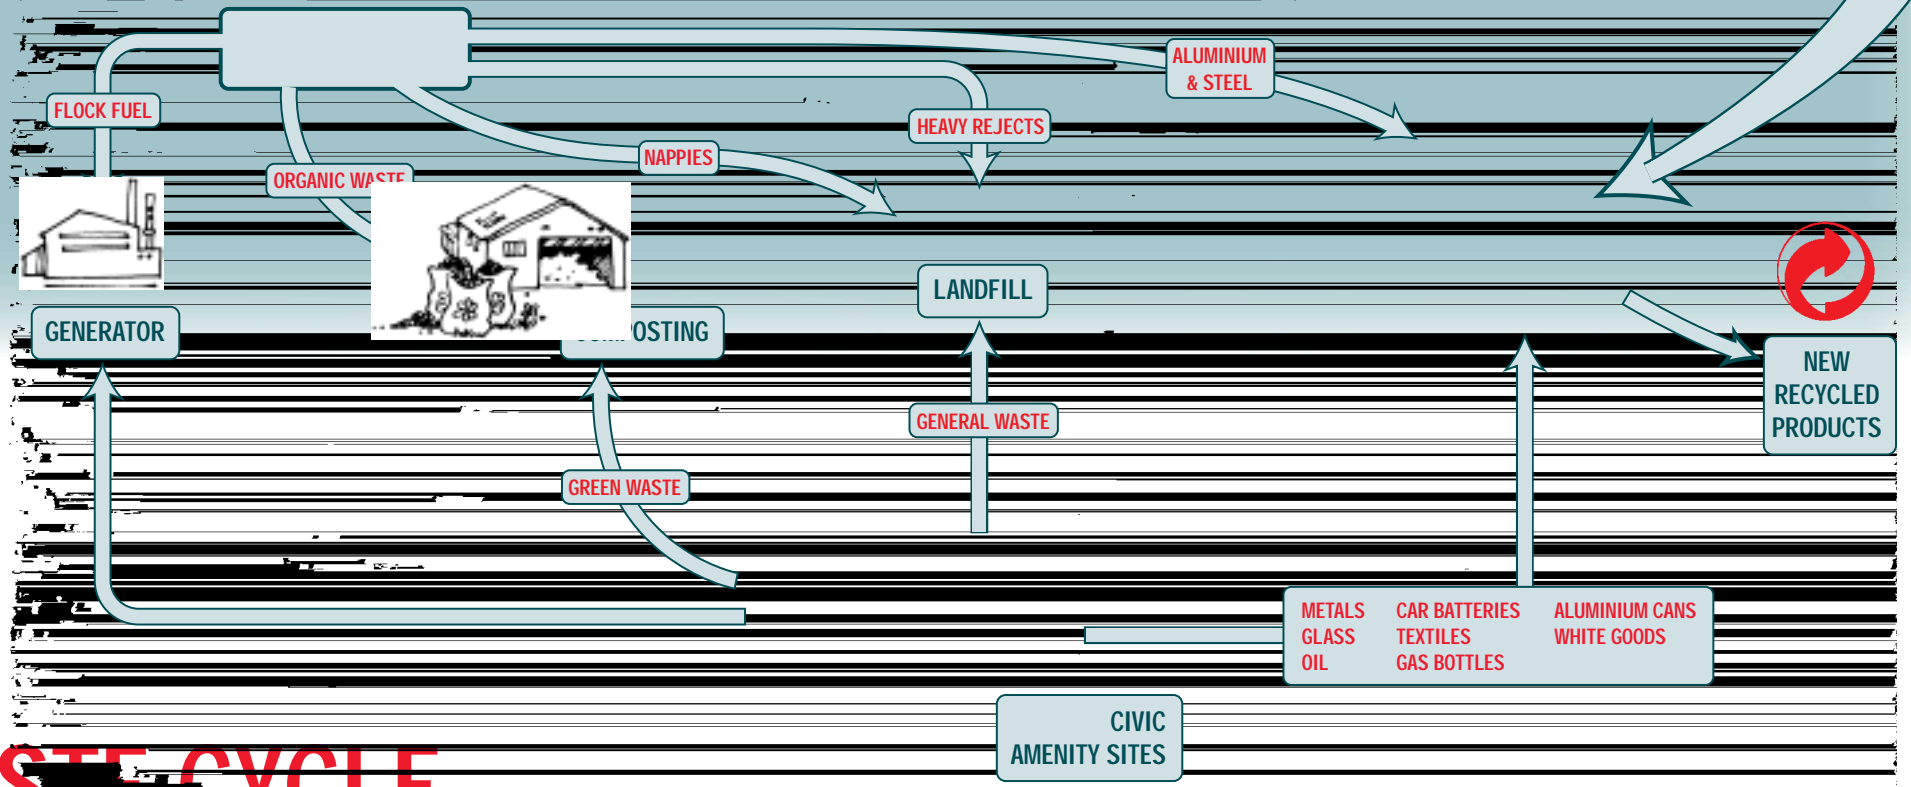

WHAT HAPPENS TO YOUR HOUSEHOLD WASTE